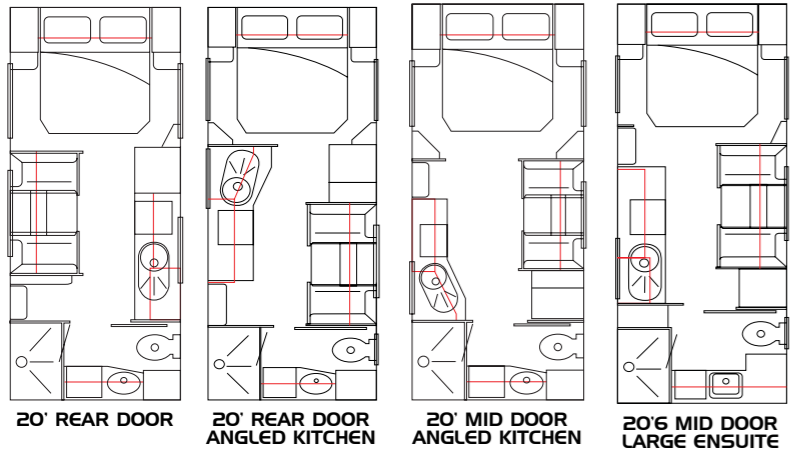

FLOOR PLANS

FAMILY FLOOR PLANS

STANDARD INCLUSIONS

CHASSIS

- SUPAGAL TREATED CHASSIS
- 6X2 A-FRAME & 4X2 CHASSIS
- A-FRAME EXTENDED TO SPRINGS
- TANDEM AXLE. LEAF SPRING SUSPENSION
- CORNER DROP DOWN LEGS
- REAR BUMPER
- ALLOY SPARE WHEEL
- CHASSIS JACKING POINTS
- 16" ALLOYS & 245/75X16 TYRES
- 4" RAISED CHASSIS
- TRAIL-A-MATE HYDRAULIC JACK

Please confirm all details before purchasing with your sales representative. All photography used for display purposes and may show some accessories not included with the caravan.

INTERNAL & FEATURES

18'6" MID DOOR PICTURED