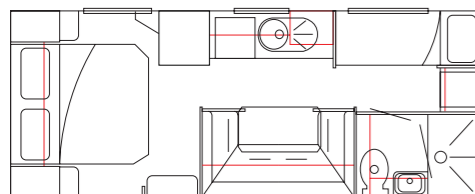

FLOOR PLANS

FAMILY FLOOR PLANS

STANDARD INCLUSIONS

CHASSIS

- SUPAGAL TREATED CHASSIS
- 6X2 A-FRAME & 4X2 CHASSIS
- A-FRAME EXTENDED TO SPRINGS
- TANDEM AXLE. LEAF SPRING SUSPENSION
- CORNER DROP DOWN LEGS
- REAR BUMPER
- ALLOY SPARE WHEEL
- CHASSIS JACKING POINTS
- 16" ALLOYS & 245/75X16 TYRES
- 4" RAISED CHASSIS
- TRAIL-A-MATE HYDRAULIC JACK