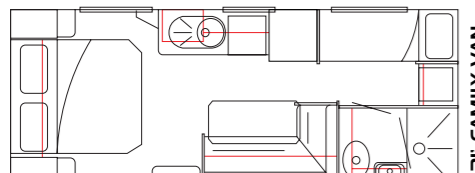

FLOOR PLANS

FAMILY FLOOR PLANS

STANDARD INCLUSIONS

CHASSIS

- SUPAGAL TREATED CHASSIS
- 6X2 A-FRAME & 4X2 CHASSIS
- A-FRAME EXTENDED TO SPRINGS
- TANDEM AXLE. LEAF SPRING SUSPENSION
- CORNER DROP DOWN LEGS
- REAR BUMPER
- ALLOY SPARE WHEEL
- CHASSIS JACKING POINTS
- 16" ALLOYS & 245/75X16 TYRES
- 4" RAISED CHASSIS
- TRAIL-A-MATE HYDRAULIC JACK