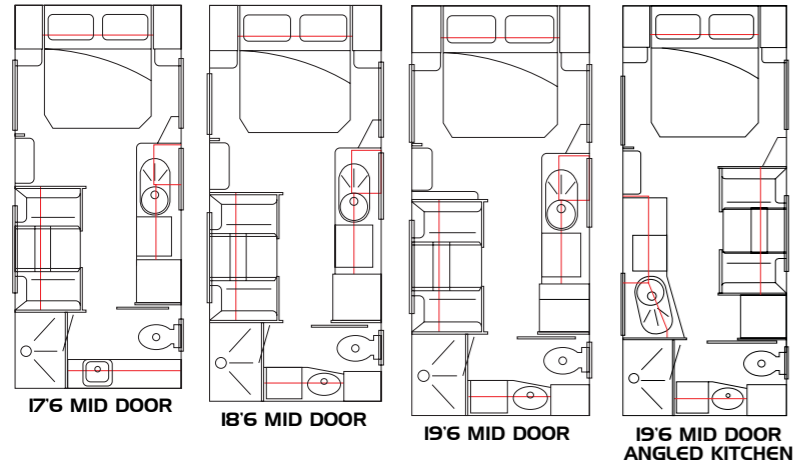

FLOOR PLANS

FAMILY FLOOR PLANS

STANDARD INCLUSIONS

CHASSIS

- SUPAGAL TREATED CHASSIS
- 6X2 A-FRAME & 4X2 CHASSIS
- A-FRAME EXTENDED TO SPRINGS
- TANDEM AXLE. LEAF SPRING SUSPENSION
- CORNER DROP DOWN LEGS
- REAR BUMPER
- ALLOY SPARE WHEEL
- CHASSIS JACKING POINTS
- 16" ALLOYS & 245/75X16 TYRES
- 4" RAISED CHASSIS
- TRAIL-A-MATE HYDRAULIC JACK

Please confirm all details before purchasing with your sales representative. All photography used for display purposes and may show some accessories not included with the caravan.

INTERNAL & FEATURES

18'6" MID DOOR PICTURED