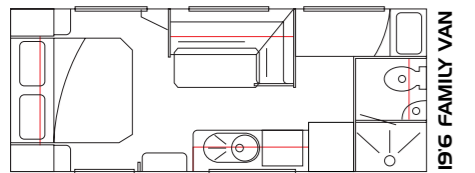

FLOOR PLANS

FAMILY FLOOR PLANS

STANDARD INCLUSIONS

CHASSIS

- SUPAGAL TREATED CHASSIS
- 6X2 A-FRAME & 4X2 CHASSIS
- A-FRAME EXTENDED TO SPRINGS
- TANDEM AXLE. LEAF SPRING SUSPENSION
- CORNER DROP DOWN LEGS
- REAR BUMPER
- ALLOY SPARE WHEEL
- CHASSIS JACKING POINTS
- 16" ALLOYS & 245/75X16 TYRES
- 4" RAISED CHASSIS
- TRAIL-A-MATE HYDRAULIC JACK